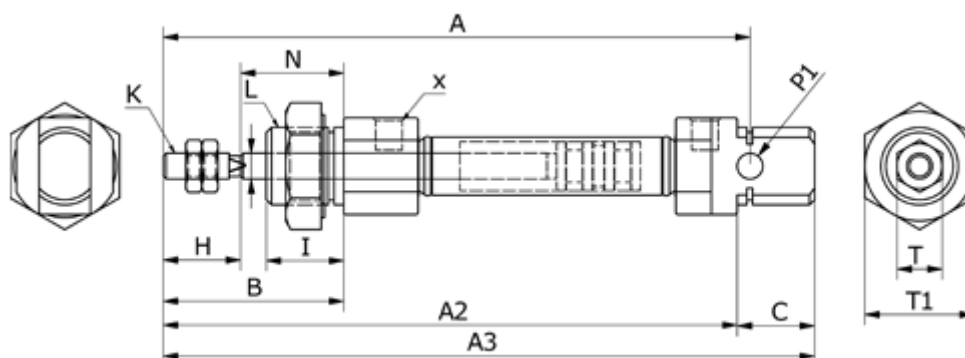

Data Sheet

Article number: 58MI20S0150CAG

Description: Cylinder MI-20x150-S-CA-G, Ø20x150
Double acting type - port 1/8"

Measures

A	= 115	K	= M8x1,25	V = 8
A2	= 62	L	= M22x1,5	X = 1/8"
A3	= 126	N	= 24	
B	= 44	O	= 11	
Bore diameter	= 20	P1	= 8	
C	= 20	Stroke	= 150	
HS	= 20	T	= 12	
I	= 20	T1	= 29	